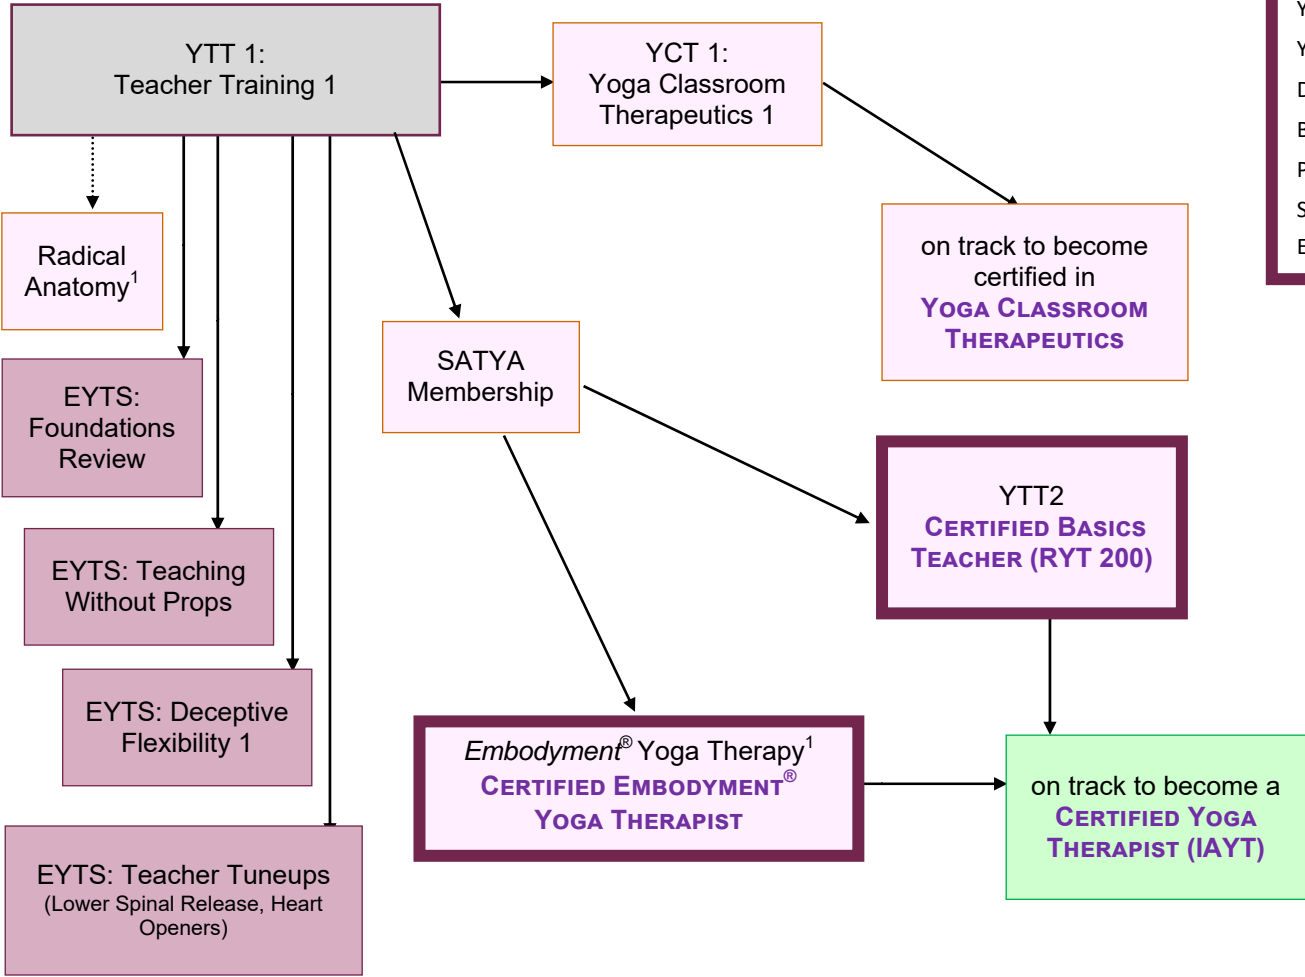

After YTT1, you are eligible for:

completed levels are in GREY BOXES

BIG BORDER = certification awarded
 YTT – Yoga Teacher Training (incl DTS)
 YCT – Yoga Classroom Therapeutics (incl DTS)
 DPR – Deeper Yoga Training (incl DTS)
 BLS – Bliss Yoga Teacher (incl DTS)
 PYT – Personal Yoga Therapist (incl DTS)
 SPC – Specialty Certifications (incl DTS)
 EYTS—Continuing Ed (no DTS, no certifications)

¹ may be taken earlier, must complete before YTT 4